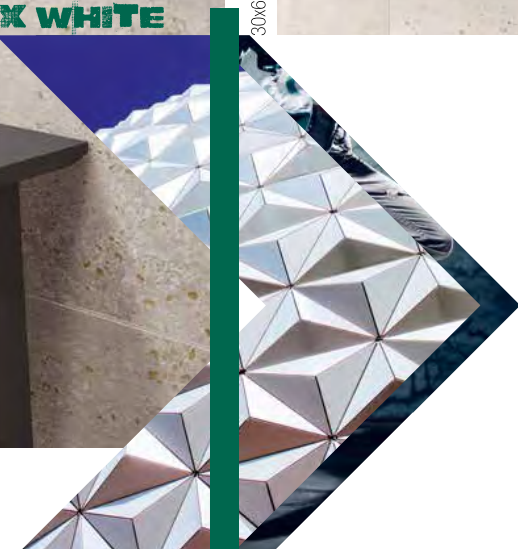

60x60 - 24"x24" RETTI R11 STRUTTURATO

X MUD

X MUD

60x60 - 24"x24" RETT **R11** STRUTTURATO

60x120 - 24"x48" RETT _ 20x120 - 8"x48" RETT _ 8x60 - 3" 3/8"x24" BATTISCOPIA RETT

60x120 - 24"x48" RETT _ 20x120 - 8"x48" RETT _ INSERTO STUD MUD 60x120

X MUD

60x60 - 24"x24" RETT. _ MOSAICO XTREME WHITE 30x30 (5x5) - 12"x12" (1"x1")

X SILVER

60x120 - 24"x48" RETT. _ TAPPARELLA 2D 30x120 - 12"x48" RETT

X SILVER

K SILVER

TAPPARELLA 2D 30x120 - 12"x48" RETT

30x60 - 12"x24" RETT _ MOSAICO BRICKS XTREME 30x60 - 12"x24" RETT

X WHITE

XTREME

X GREY

60x120 - 24"x48" RETT _ 30x60 - 12"x24" RETT _ 20x120 - 8"x48" RETT _ INSERTO STUD 60x120 - 24"x48" RETT

60x120 - 24"x48" RETT _ INSERTO STUID 60x120 - 24"x48" RETT

X GREY

X SILVER 

POSA SOPRAELEVATA