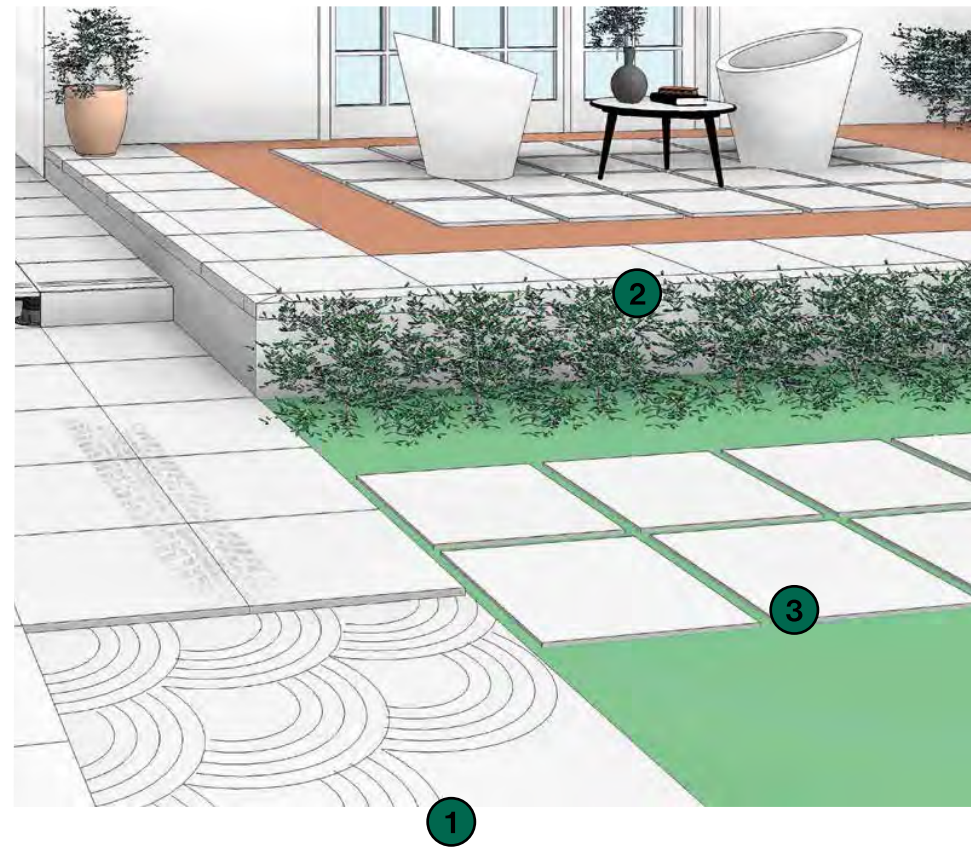

60x60 - 24"x24" RETTI R11 STRUTTURATO

X MUD

X MUD

60x60 - 24"x24" RETT **R11** STRUTTURATO

60x120 - 24"x48" RETT _ 20x120 - 8"x48" RETT _ 8x60 - 3" 3/8"x24" BATTISCOPIA RETT

60x120 - 24"x48" RETT _ 20x120 - 8"x48" RETT _ INSERTO STUD MUD 60x120

X MUD

60x60 - 24"x24" RETT. _ MOSAICO XTREME WHITE 30x30 (5x5) - 12"x12" (1"x1")

X SILVER

60x120 - 24"x48" RETT. _ TAPPARELLA 2D 30x120 - 12"x48" RETT

X SILVER

K SILVER

TAPPARELLA 2D 30x120 - 12"x48" RETT

30x60 - 12"x24" RETT _ MOSAICO BRICKS XTREME 30x60 - 12"x24" RETT

X WHITE

XTREME

X GREY

60x120 - 24"x48" RETT _ 30x60 - 12"x24" RETT _ 20x120 - 8"x48" RETT _ INSERTO STUD 60x120 - 24"x48" RETT

60x120 - 24"x48" RETT _ INSERTO STUID 60x120 - 24"x48" RETT

X GREY

X SILVER 

POSA SOPRAELEVATA

X GREY 

1

2

3